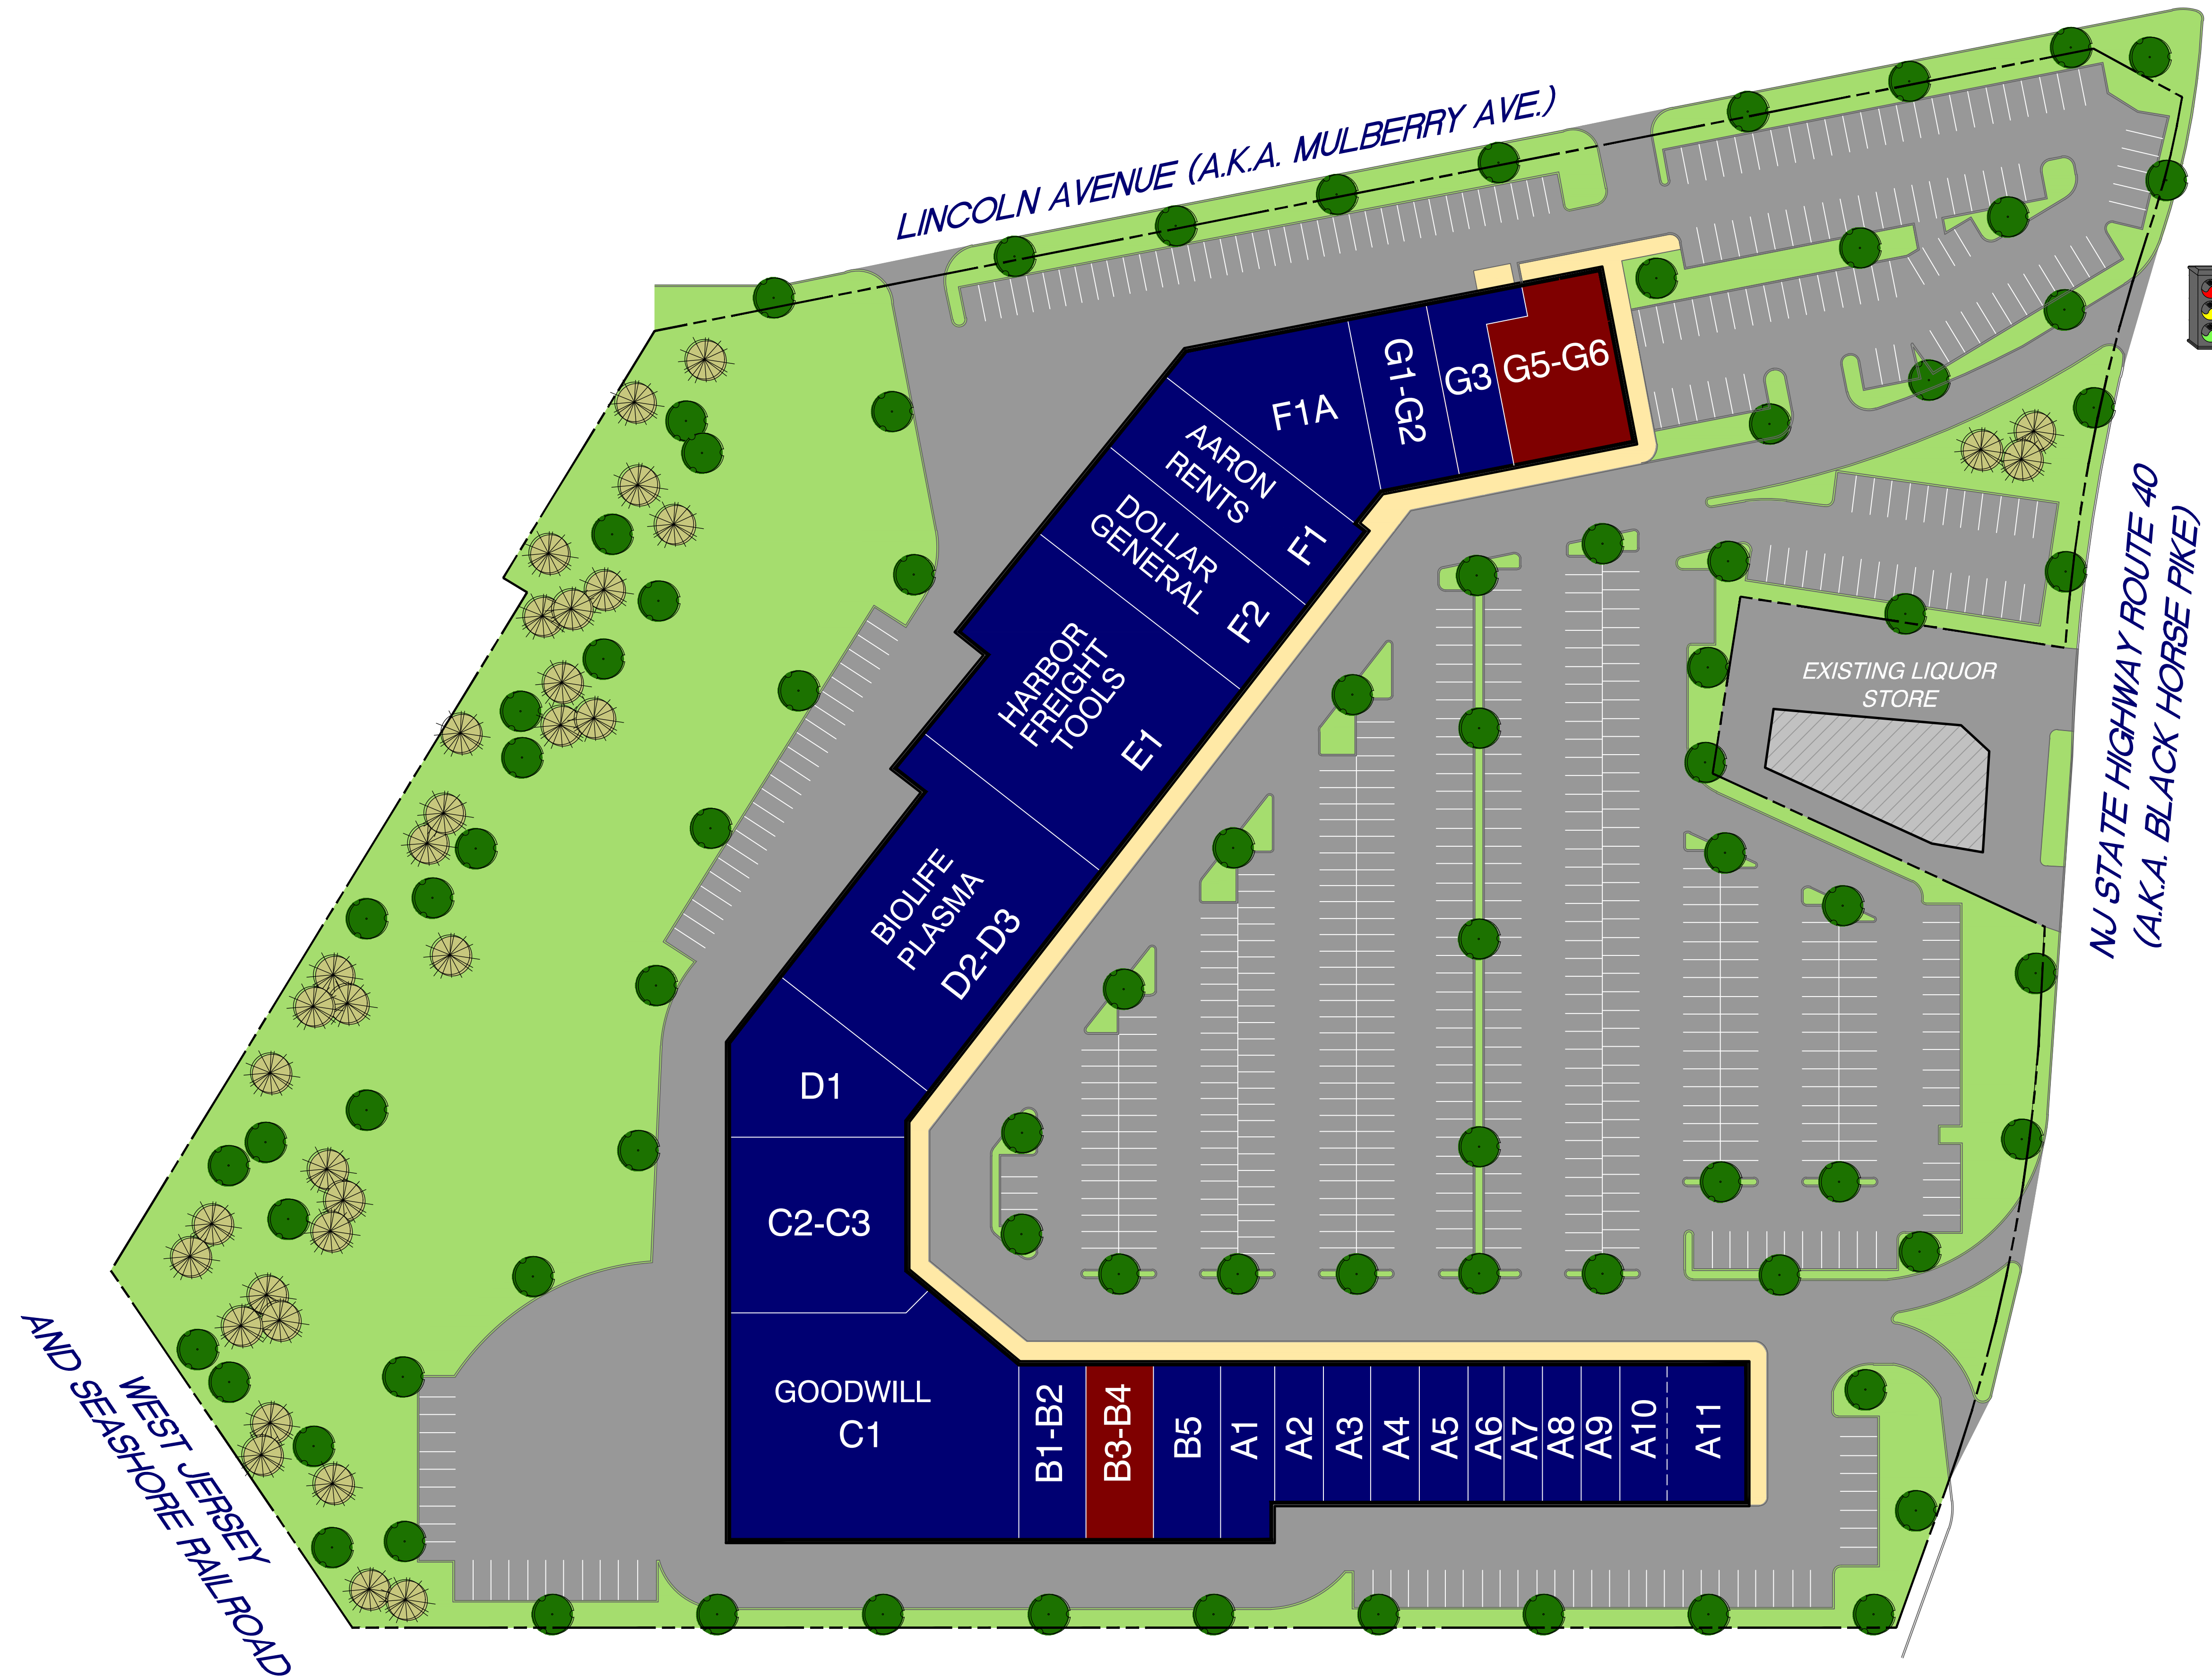

# CARDIFF PLAZA

LINCOLN AVENUE & NJ STATE HIGHWAY ROUTE 40  
EGG HARBOR TOWNSHIP, NJ

## TENANT INFORMATION

UNIT #	SQ. FT.	TENANT
A11	5,600	ENTERPRISE CAR
A10	2,400	AK FITNESS
A9	1,600	HOLISTIC CENTER
A8	1,600	ALL BRAND APPLIANCE
A7	1,600	ANGEL NAILS
A6	1,452	CHICKEN HOUSE
A5	1,750	KIM CHI
A4	1,650	DANCER'S POINT (2)
A3	1,750	EDY'S MARKET
A2	1,440	EXCLUSIVE JEWELERS
A1	1,938	YES2BEAUTY
B5	5,000	TINY TOTS
B3-B4	3,904	AVAILABLE
B1-B2	3,000	DANCER'S POINT
C1	20,170	GOODWILL
C2-C3	7,865	AMERIKICK KARATE
D1	7,462	AC BILLIARDS
D2-D3	15,000	BIOLIFE PLASMA
E1	15,064	HARBOR FREIGHT TOOLS
F2	9,488	DOLLAR GENERAL
F1	7,384	AARON RENTS
F1A	8,741	FRESENIUS
G1-G2	3,600	COSMOPROF
G3	2,648	ROBERT'S CATERING BY ESSL'S
G5-G6	7,755	AVAILABLE

## LEGEND

- AVAILABLE
- OCCUPIED

DATE REVISED: MAY 11, 2023